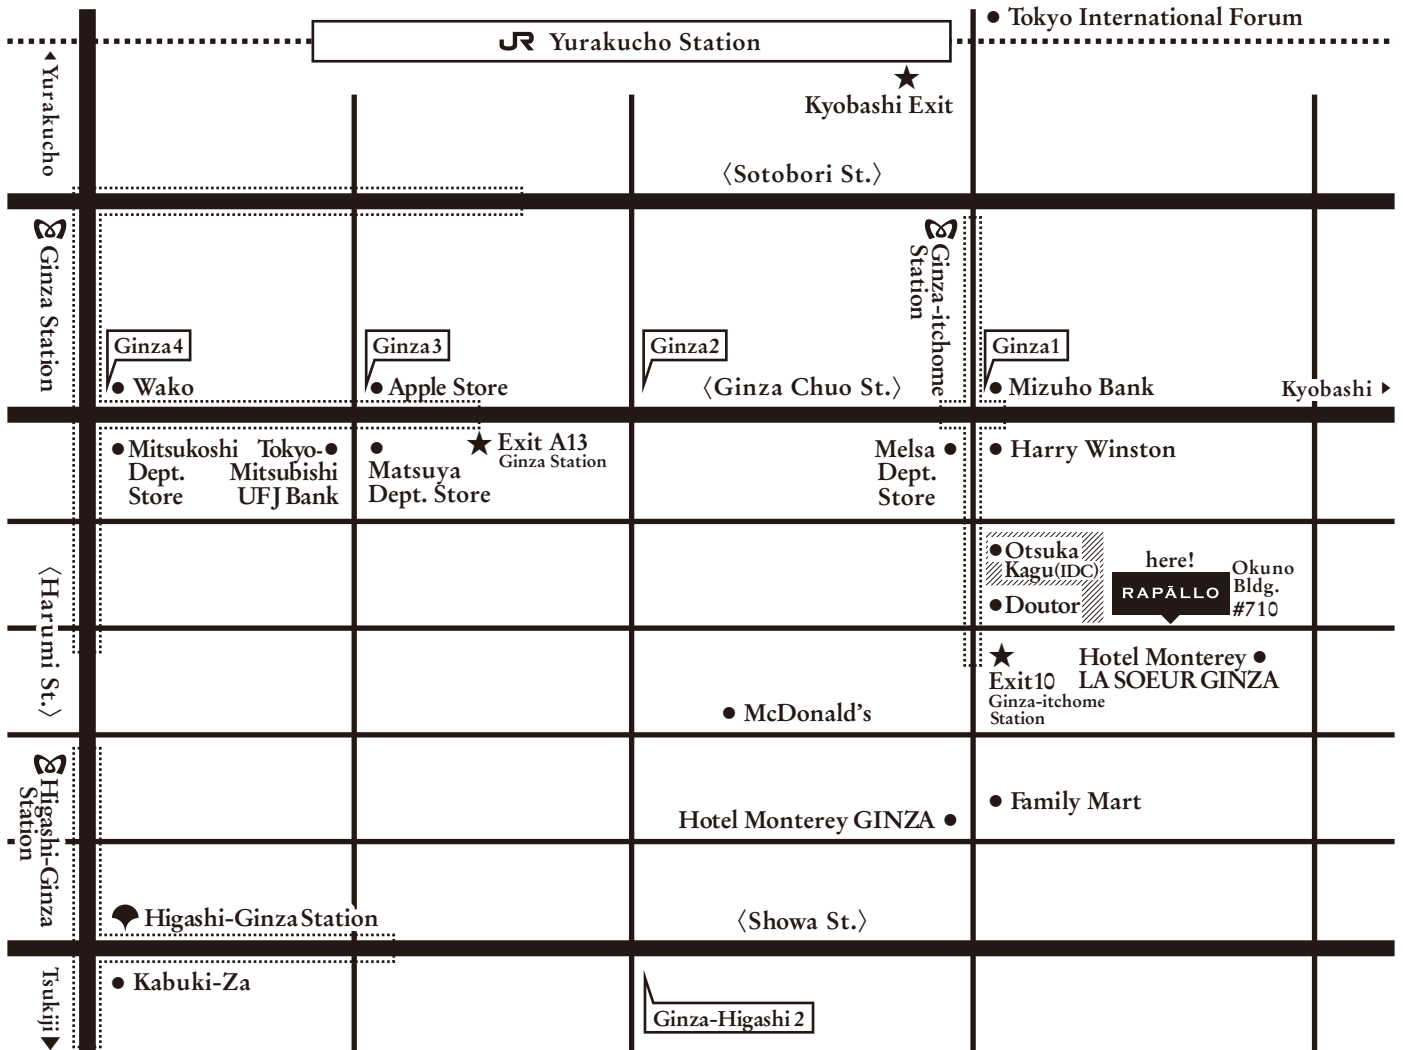

RAPALLO

RAPALLO Ltd.

710 Okuno Bldg., 1-9-8, Ginza, Chuo-ku, Tokyo JAPAN

Telephone: 03-3562-0581 Fax: 03-3562-0582

ACCESS

- Tokyo Metro Yurakucho Line.
[Ginza-itchohome Station] 1-min. walk from Exit10
- Tokyo Metro Ginza Line, Hibiya Line and Marunouchi Line
[Ginza Station] 5-min. walk from Exit A13
- JR Yamanote Line, Keihin-Tohoku Line
[Yurakucho Station] 10-min. walk from Kyobashi Exit